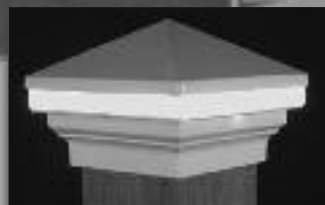

# Illuminate Your Life with *Distinction* from **Aurora!**

...is the Leader in Producing a  
Quality Selection of Low Voltage  
and Solar Lighting Designed for  
the Fence and Deck Industry!

*All Products  
Manufactured with  
Energy Efficient  
LED Bulbs!*