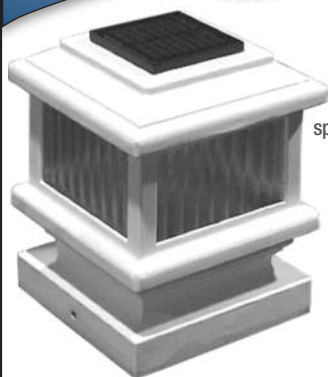

SOLAR LIGHTING DECK & FENCE

- Weatherproof Durable Powdercoat Finish
- Real Glass Window Panes
- Solid Cast Aluminum
- Safe and Sturdy
- Easy to Install

THE POLARIS SOLAR DECK LIGHT

The Polaris Style light radiates the night through solar power. The Polaris Light batteries are designed specifically to receive the powerful solar cell charge. All Polaris Series lights come with 100ma high capacity batteries that capture the sun's powerful energy.

• Solar Lights illuminate up to 14 Hours

- Two NiCad Batteries Included
- Two White L.E.D. Bright Bulbs
- Adapters Available for 4-3/8", 4-1/2", Full 6" and 6-1/2" Posts

FITS 3-1/2" X 3-1/2" POST

ITEM#	DESCRIPTION	RETAIL $
SLW6040	Polaris Solar Deck Light, 3-1/2" Post, 2 LED Bulbs, White	$69.95
SLW6045	Polaris Solar Deck Light, 3-1/2" Post, 2 LED Bulbs, Bronze	$69.95
SLW6048	Polaris Solar Deck Light, 3-1/2" Post, 2 LED Bulbs, Black	$69.95

FITS 4" X 4" POST

ITEM#	DESCRIPTION	RETAIL $
SLA6040	Polaris Solar Deck Light, 4" Post, 2 LED Bulbs, White	$69.95
SLA6045	Polaris Solar Deck Light, 4" Post, 2 LED Bulbs, Bronze	$74.95
SLA6046	Polaris Solar Deck Light, 4" Post, 2 LED Bulbs, Clay	$74.95
SLA6048	Polaris Solar Deck Light, 4" Post, 2 LED Bulbs, Black	$74.95
SLA6049	Polaris Solar Deck Light, 4" Post, 2 LED Bulbs, Tan	$74.95

FITS 4-3/8" X 4-3/8" POST

ITEM#	DESCRIPTION	RETAIL $
SLC6048	Polaris Solar Deck Light, 4-3/8" Post, 2 LED Bulbs, Black	$76.95

FITS 4-1/2" X 4-1/2" POST

ITEM#	DESCRIPTION	RETAIL $
SLT6040	Polaris Solar Deck Light, 4-1/2" Post, 2 LED Bulbs, White	$76.95
SLT6045	Polaris Solar Deck Light, 4-1/2" Post, 2 LED Bulbs, Bronze	$76.95
SLT6048	Polaris Solar Deck Light, 4-1/2" Post, 2 LED Bulbs, Black	$76.95

FITS 5" X 5" POST

ITEM#	DESCRIPTION	RETAIL $
SFL6040	Polaris Solar Deck Light, 5" Post, 2 LED Bulbs, White	$76.95
SFL6048	Polaris Solar Deck Light, 5" Post, 2 LED Bulbs, Black	$79.95
SFL6049	Polaris Solar Deck Light, 5" Post, 2 LED Bulbs, Tan	$79.95

FITS 5-1/2" X 5-1/2" POST

ITEM#	DESCRIPTION	RETAIL $
SLW8040	Polaris Solar Deck Light, 5-1/2" Post, 4 LED Bulbs, White	$159.95
SLW8045	Polaris Solar Deck Light, 5-1/2" Post, 4 LED Bulbs, Bronze	$159.95
SLW8048	Polaris Solar Deck Light, 5-1/2" Post, 4 LED Bulbs, Black	$159.95

THE ARIES SOLAR POST CAP LIGHT

The Aries Solar Post Cap Light will light your deck railing at night!

- Battery Powered, No Wiring Required
- Four L.E.D. Bulbs and Two NiCad Batteries
- Provides a Soft L.E.D. Accent to the Post or Rail
- Not Compatible with Conversion Bases