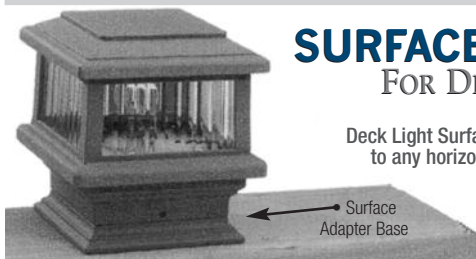

SURFACE ADAPTER FOR DECK LIGHT

Deck Light Surface Adapter mounts to any horizontal flat surface!