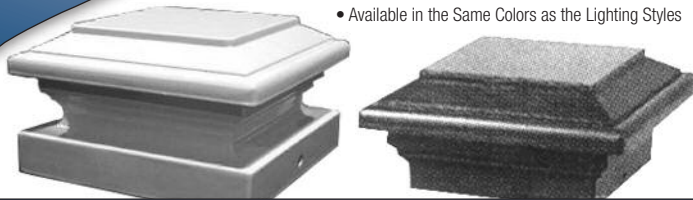

POST CAP & ADAPTER ACCESSORIES

- Weatherproof Durable Powdercoat Finish
- Solid Cast Aluminum
- Safe and Sturdy
- Easy to Install

THE TITAN POST CAP

This matching post cap is available for the Titan deck lighting style.

- Available in the Same Colors as the Lighting Styles

FITS 3-1/2" X 3-1/2" POST

ITEM#	DESCRIPTION	RETAIL $
PCA5030	Titan Post Cap, 3-1/2" Post, White	$23.95
PCA5032*LSH	Titan Post Cap, 3-1/2" Post, Natural Brown	$23.95
PCA5035	Titan Post Cap, 3-1/2" Post, Bronze	$23.95
PCA5038	Titan Post Cap, 3-1/2" Post, Black	$23.95

FITS 4" X 4" POST

ITEM#	DESCRIPTION	RETAIL $
RLAC6040	Titan Post Cap, 4" Post, White	$24.95
RLAC6045	Titan Post Cap, 4" Post, Bronze	$24.95
RLAC6046	Titan Post Cap, 4" Post, Clay	$24.95
RLAC6048	Titan Post Cap, 4" Post, Black	$24.95
RLAC6049	Titan Post Cap, 4" Post, Tan	$24.95

FITS 4-3/8" X 4-3/8" POST

ITEM#	DESCRIPTION	RETAIL $
CLAC6040	Titan Post Cap, 4-3/8" Post, White	$25.95
CLAC6045	Titan Post Cap, 4-3/8" Post, Bronze	$25.95
CLAC6048	Titan Post Cap, 4-3/8" Post, Black	$25.95

FITS 5" X 5" POST

ITEM#	DESCRIPTION	RETAIL $
FLAC6040	Titan Post Cap, 5" Post, White	$27.95
FLAC6045	Titan Post Cap, 5" Post, Bronze	$27.95
FLAC6048	Titan Post Cap, 5" Post, Black	$27.95

FITS 5-1/2" X 5-1/2" POST

ITEM#	DESCRIPTION	RETAIL $
PCA8030	Titan Post Cap, 5-1/2" Post, White	$44.95
PCA8032*LSH	Titan Post Cap, 5-1/2" Post, Natural Brown	$44.95
PCA8035	Titan Post Cap, 5-1/2" Post, Bronze	$44.95
PCA8038	Titan Post Cap, 5-1/2" Post, Black	$44.95