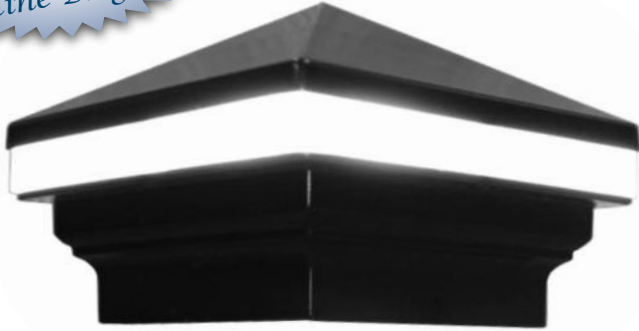

1-800-211-8665

960 E. Milwaukee St. • Whitewater, WI 53190

LED LIGHTING DECK & FENCE

- Connects to Standard 12 Volt Low Voltage System
- No Special Wiring or Transformer Required
- Solid Acrylic Lens with UV Inhibitors
- Warm White LED Panel

THE IRIS ANELLO PYRAMID TOP LED

These LED post cap lights use the latest LED chips to illuminate the acrylic lens.

Create a soft ring of light to accent the railing.

Our LED
Post Cap Lights...
Shine Bright!