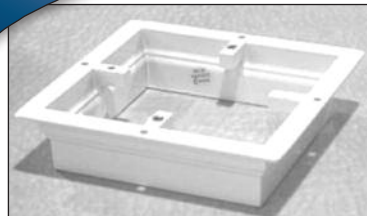

SQUARE CONVERSION BASE ADAPTER

Square Conversion Base Adapters allow conversion of fixtures to fit the various post sizes available in the industry.

- NOT Compatible with Aries, Eclipse or Nova Lights

Convert a variety of 3-1/2" or 4" fixtures to fit 5" posts.