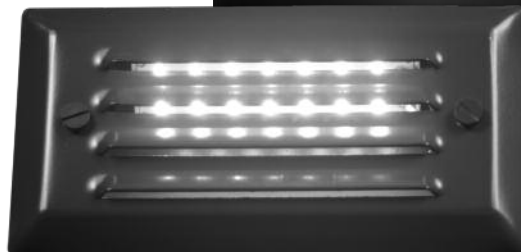

The Pyxis Recessed Step Light is designed to offer the maximum light output in a step riser light.

ITEM#	DESCRIPTION	RETAIL $
PLA6000	Pyxis Step Light, 12V, 6W LED Panel, White	$42.95
PLA6001^{LSH}	Pyxis Step Light, 12V, 6W LED Panel, Metallic Copper	$42.95
PLA6005	Pyxis Step Light, 12V, 6W LED Panel, Bronze	$42.95
PLA6008	Pyxis Step Light, 12V, 6W LED Panel, Black	$42.95

GLASS COVERPLATE ACCESSORY

ITEM#	DESCRIPTION	RETAIL $
PRC6000	Pyxis Glass Coverplate Accessory, White	$12.95
PRC6005	Pyxis Glass Coverplate Accessory, Bronze	$12.95
PRC6008	Pyxis Glass Coverplate Accessory, Black	$12.95

All items listed with ****LSH*** next to the model # are: **LIMITED TO STOCK ON HAND.**

Ph.: 1-262-472-6265 • Fax: 1-262-472-6268

www.hometops.com

1-800-211-8665

960 E. Milwaukee St. • Whitewater, WI 53190