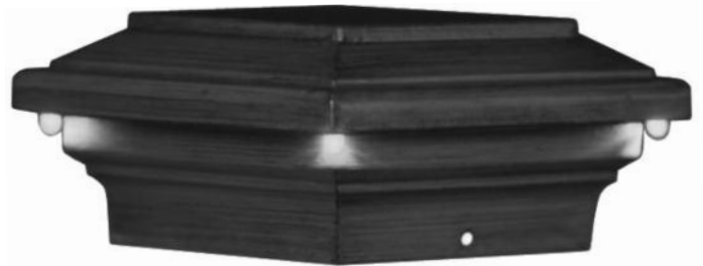

- Not Compatible with Conversion Bases

FITS 3-1/2" X 3-1/2" POST

ITEM#	DESCRIPTION	RETAIL $
DLL5030	Nova Flat Top, 3-1/2" Post, 12V, 4 LED Bulbs, White	$59.95
DLL5035	Nova Flat Top, 3-1/2" Post, 12V, 4 LED Bulbs, Bronze	$59.95
DLL5038	Nova Flat Top, 3-1/2" Post, 12V, 4 LED Bulbs, Black	$59.95
DLL5039	Nova Flat Top, 3-1/2" Post, 12V, 4 LED Bulbs, Tan	$59.95

FITS 4" X 4" POST

ITEM#	DESCRIPTION	RETAIL $
RLL6040	Nova Flat Top, 4" Post, 12V, 4 LED Bulbs, White	$61.95
RLL6045	Nova Flat Top, 4" Post, 12V, 4 LED Bulbs, Bronze	$61.95
RLL6046	Nova Flat Top, 4" Post, 12V, 4 LED Bulbs, Clay	$61.95
RLL6048	Nova Flat Top, 4" Post, 12V, 4 LED Bulbs, Black	$61.95
RLL6049	Nova Flat Top, 4" Post, 12V, 4 LED Bulbs, Tan	$61.95

FITS 4-3/8" X 4-3/8" POST

ITEM#	DESCRIPTION	RETAIL $
CLL6040	Nova Flat Top, 4-3/8" Post, 12V, 4 LED Bulbs, White	$64.95
CLL6045	Nova Flat Top, 4-3/8" Post, 12V, 4 LED Bulbs, Bronze	$64.95
CLL6046	Nova Flat Top, 4-3/8" Post, 12V, 4 LED Bulbs, Clay	$64.95
CLL6048	Nova Flat Top, 4-3/8" Post, 12V, 4 LED Bulbs, Black	$64.95
CLL6049	Nova Flat Top, 4-3/8" Post, 12V, 4 LED Bulbs, Tan	$64.95

FITS 4-1/2" X 4-1/2" POST

ITEM#	DESCRIPTION	RETAIL $
TLL6040	Nova Flat Top, 4-1/2" Post, 12V, 4 LED Bulbs, White	$66.95
TLL6045	Nova Flat Top, 4-1/2" Post, 12V, 4 LED Bulbs, Bronze	$66.95
TLL6048	Nova Flat Top, 4-1/2" Post, 12V, 4 LED Bulbs, Black	$66.95

FITS 5" X 5" POST

ITEM#	DESCRIPTION	RETAIL $
FLL6040	Nova Flat Top, 5" Post, 12V, 4 LED Bulbs, White	$69.95
FLL6045	Nova Flat Top, 5" Post, 12V, 4 LED Bulbs, Bronze	$69.95
FLL6046	Nova Flat Top, 5" Post, 12V, 4 LED Bulbs, Clay	$69.95
FLL6048	Nova Flat Top, 5" Post, 12V, 4 LED Bulbs, Black	$69.95
FLL6049	Nova Flat Top, 5" Post, 12V, 4 LED Bulbs, Tan	$69.95

FITS 5-1/2" X 5-1/2" POST

ITEM#	DESCRIPTION	RETAIL $
DLL8030	Nova Flat Top, 5-1/2" Post, 12V, 4 LED Bulbs, White	$119.95
DLL8032*LSH	Nova Flat Top, 5-1/2" Post, 12V, 4 LED Bulbs, Natural Brown	$119.95
DLL8035	Nova Flat Top, 5-1/2" Post, 12V, 4 LED Bulbs, Bronze	$119.95
DLL8038	Nova Flat Top, 5-1/2" Post, 12V, 4 LED Bulbs, Black	$119.95

FITS FULL 6" X 6" POST

ITEM#	DESCRIPTION	RETAIL $
GLL8040	Nova Flat Top, 6" Post, 12V, 4 LED Bulbs, White	$129.95
GLL8048	Nova Flat Top, 6" Post, 12V, 4 LED Bulbs, Black	$129.95

All items listed with **"LSH"** next to the model # are: **LIMITED TO STOCK ON HAND.**